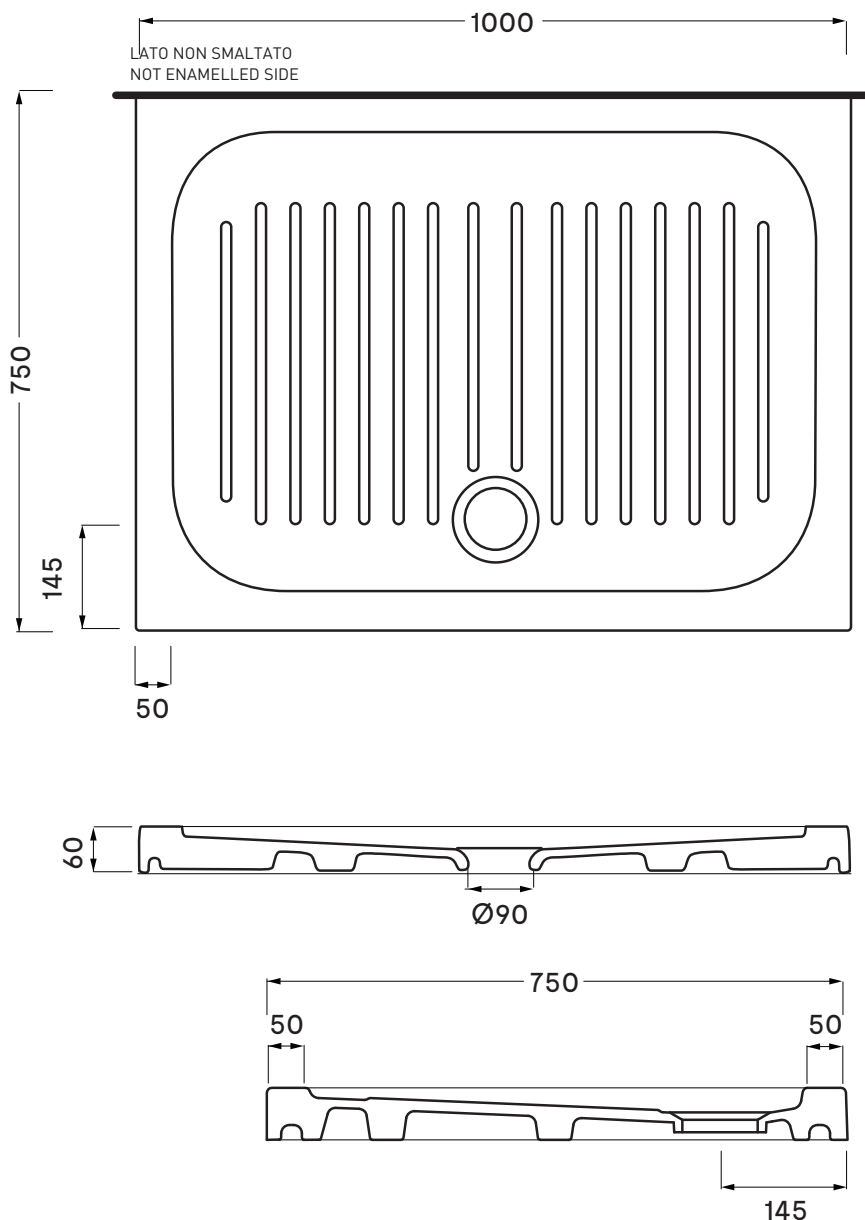

ATTENTION:
 The dimensional variations that fall within a value of +/- 2% are to be considered in the tolerances of the ceramic product.

PDSM9090

Collezione Smart - h6

Piatto doccia 90 x 90

Square shower tray 90 x 90
 Plato de ducha cuadro 90 x 90
 Receveur de douche carré 90 x 90
 Duschwanne 90 x 90

ATTENTION:
 The dimensional variations that fall within a value of +/- 2% are to be considered in the tolerances of the ceramic product.

PDSM70120

Collezione Smart - h6

Piatto doccia 70 x 120

Square shower tray 70 x 120
 Plato de ducha cuadro 70 x 120
 Receveur de douche carré 70 x 120
 Duschwanne 70 x 120

Kg. 38,00

PDSM75100

Collezione Smart - h6

Piatto doccia 75 x 100

Square shower tray 75 x 100
Plato de ducha cuadro 75 x 100
Receveur de douche carré 75 x 100
Duschwanne 75 x 100

Kg. 33,00

PDSM80100

Collezione Smart - h6

Piatto doccia 80 x 100

Square shower tray 80 x 100
 Plato de ducha cuadro 80 x 100
 Receveur de douche carré 80 x 100
 Duschwanne 80 x 100

Kg. 34,00

PDSM80120

Collezione Smart - h6

PDSM80140

Collezione Smart - h6