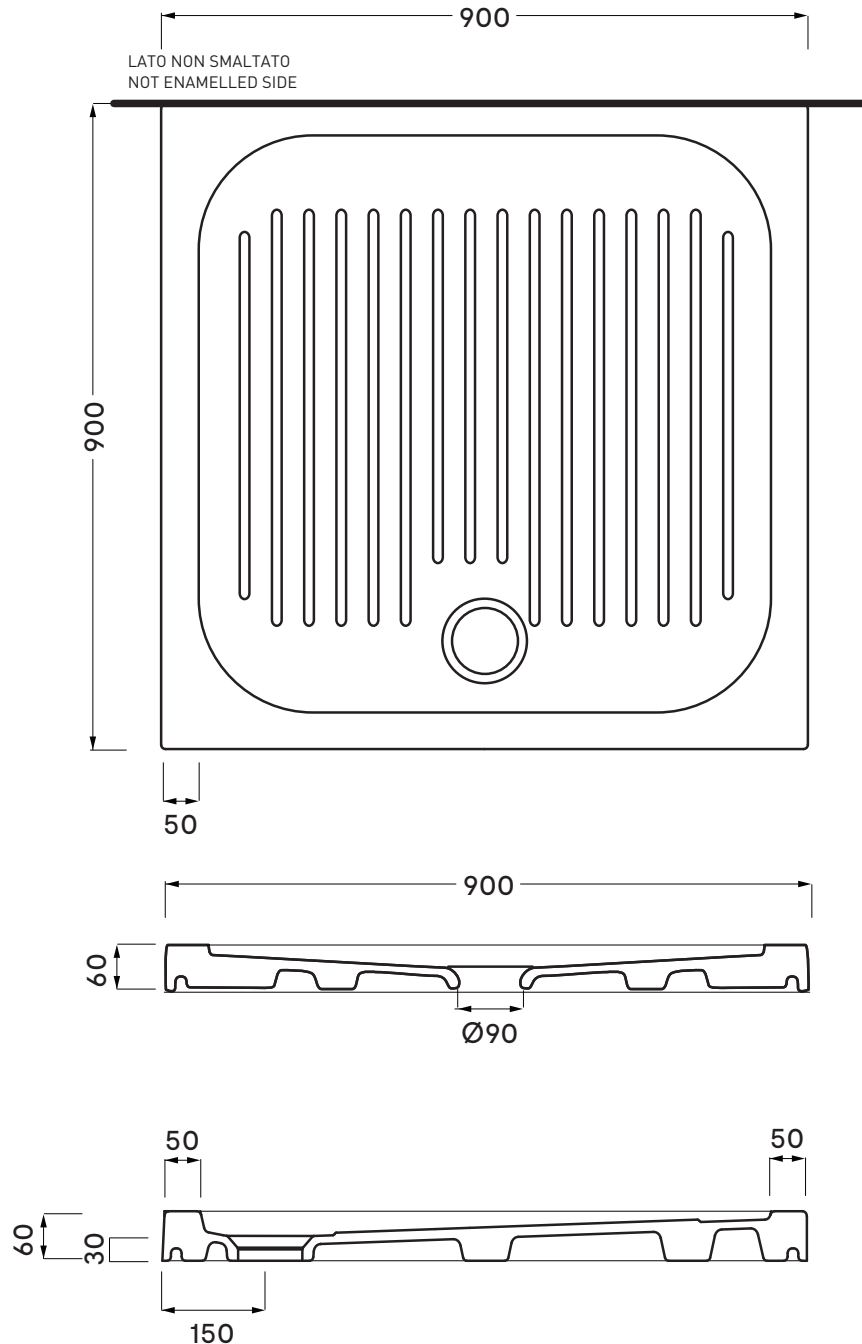

PDSM9090

Collezione Smart - h6

Piatto doccia 90 x 90

Square shower tray 90 x 90
Plato de ducha cuadro 90 x 90
Receveur de douche carré 90 x 90
Duschwanne 90 x 90

Kg. 30,00

ATTENZIONE:
Le superfici, pesi e misure riportate possono presentare leggere differenze rispetto ai pezzi reali, in considerazione e accordo delle caratteristiche di tolleranza intrinseche del materiale ceramico e del suo processo produttivo. L'azienda si riserva di cambiare schede tecniche e caratteristiche di funzionamento degli articoli in ogni momento e senza necessità di preavviso.

ATTENZIONE:
Le variazioni dimensionali che rientrano in un valore pari a +/-2% sono da considerarsi nelle tolleranze del prodotto ceramico.

ATTENTION:
Surfaces, weights and dimensions can show some little differences compared to the real item, following typical intrinsic characteristics of ceramics material and production. The company reserves the right to change any technical specifications/ dimension and/or operating characteristics of the products at any time and without giving notice.

ATTENTION:
The dimensional variations that fall within a value of +/- 2% are to be considered in the tolerances of the ceramic product.