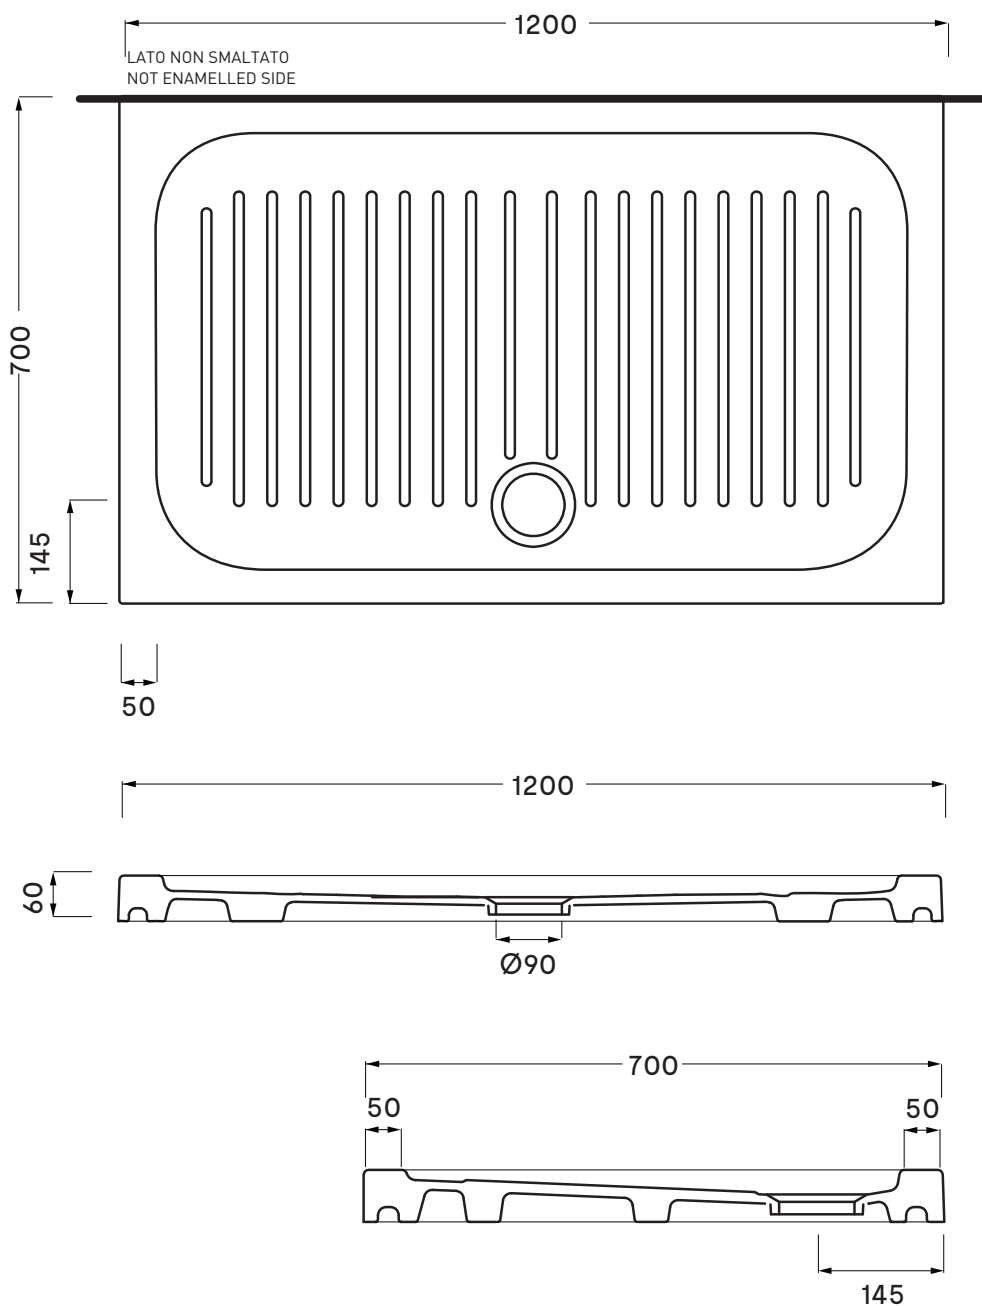

ATTENTION:
 The dimensional variations that fall within a value of +/- 2% are to be considered in the tolerances of the ceramic product.

PDSM9090

Collezione Smart - h6

Piatto doccia 90 x 90

Square shower tray 90 x 90
 Plato de ducha cuadro 90 x 90
 Receveur de douche carré 90 x 90
 Duschwanne 90 x 90

ATTENZIONE:
 Le variazioni dimensionali che rientrano in un valore pari a +/-2% sono da considerarsi nelle tolleranze del prodotto ceramico.

ATTENTION:
 Surfaces, weights and dimensions can show some little differences compared to the real item, following typical intrinsic characteristics of ceramics material and production. The company reserves the right to change any technical specifications/ dimension and/or operating characteristics of the products at any time and without giving notice.

ATTENTION:
 The dimensional variations that fall within a value of +/- 2% are to be considered in the tolerances of the ceramic product.

PDSM70120

Collezione Smart - h6

Piatto doccia 70 x 120

Square shower tray 70 x 120
 Plato de ducha cuadro 70 x 120
 Receveur de douche carré 70 x 120
 Duschwanne 70 x 120

Kg. 38,00

PDSM75100

Collezione Smart - h6

Piatto doccia 75 x 100

Square shower tray 75 x 100
Plato de ducha cuadro 75 x 100
Receveur de douche carré 75 x 100
Duschwanne 75 x 100

Kg. 33,00

PDSM80100

Collezione Smart - h6