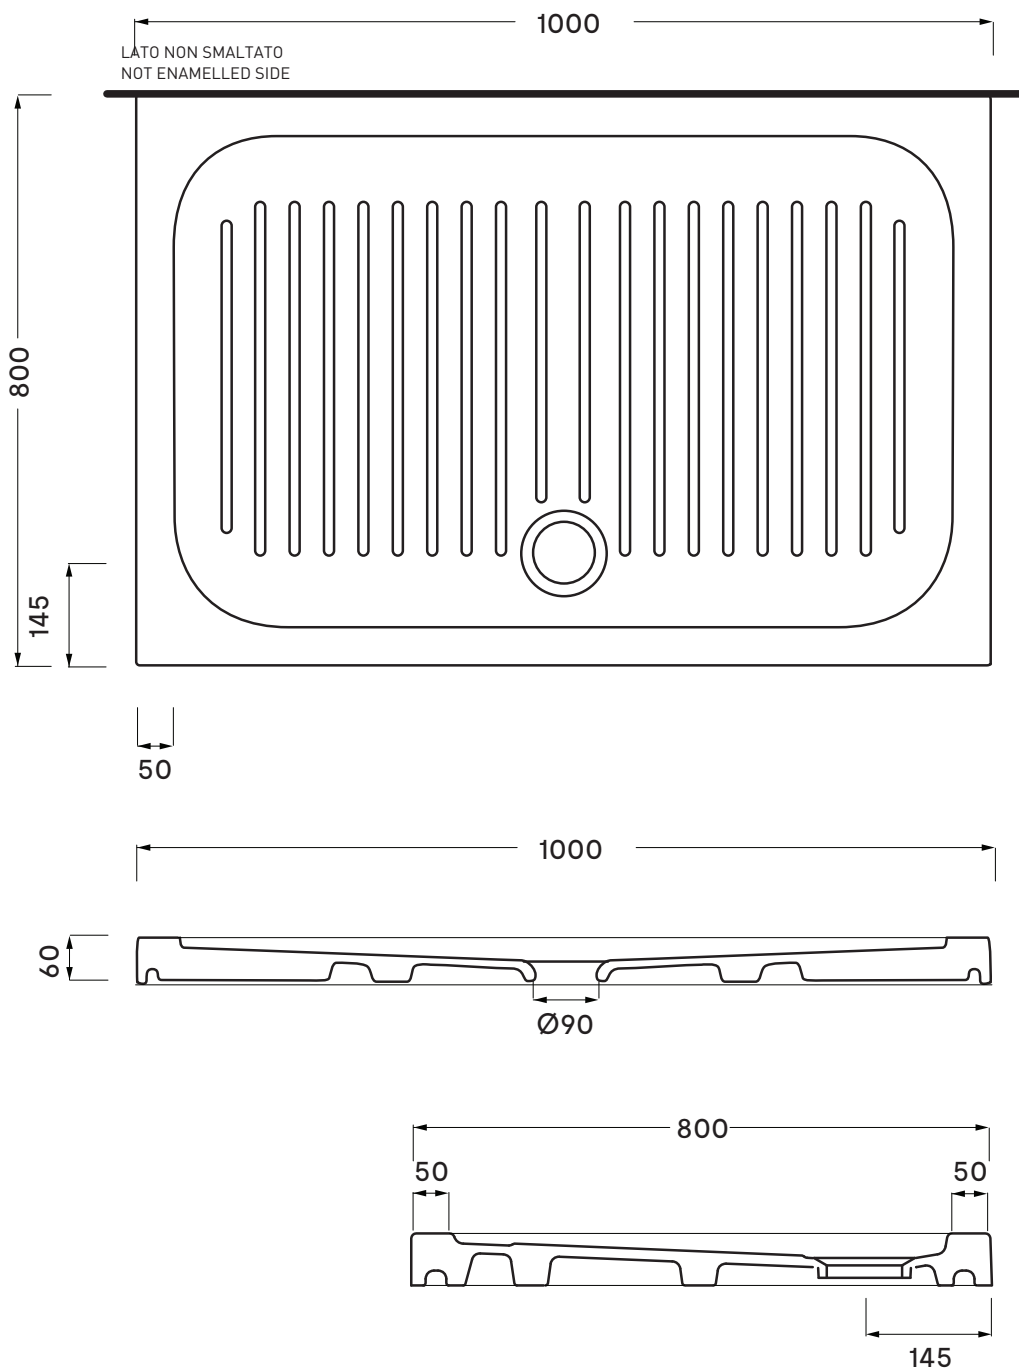

ATTENTION:
 The dimensional variations that fall within a value of +/- 2% are to be considered in the tolerances of the ceramic product.

PDSM9090

Collezione Smart - h6

Piatto doccia 90 x 90

Square shower tray 90 x 90
 Plato de ducha cuadro 90 x 90
 Receveur de douche carré 90 x 90
 Duschwanne 90 x 90

ATTENTION:
 The dimensional variations that fall within a value of +/- 2% are to be considered in the tolerances of the ceramic product.

PDSM70120

Collezione Smart - h6

Piatto doccia 70 x 120

Square shower tray 70 x 120
 Plato de ducha cuadro 70 x 120
 Receveur de douche carré 70 x 120
 Duschwanne 70 x 120

Kg. 38,00

PDSM75100

Collezione Smart - h6

Piatto doccia 75 x 100

Square shower tray 75 x 100
Plato de ducha cuadro 75 x 100
Receveur de douche carré 75 x 100
Duschwanne 75 x 100

Kg. 33,00

PDSM80100

Collezione Smart - h6

Piatto doccia 80 x 100

Square shower tray 80 x 100
 Plato de ducha cuadro 80 x 100
 Receveur de douche carré 80 x 100
 Duschwanne 80 x 100

Kg. 34,00

PDSM80120

Collezione Smart - h6

PDSM80140

Collezione Smart - h6