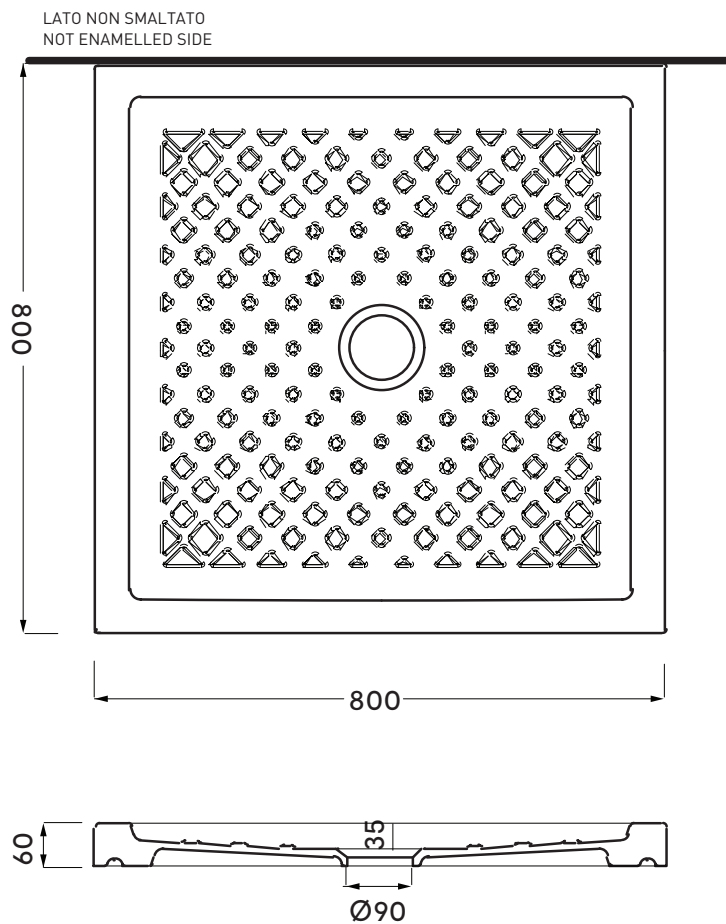

PDSM8080

Collezione Smart - h6

Piatto doccia 80 x 80

Square shower tray 80 x 80
Plato de ducha cuadro 80 x 80
Receveur de douche carré 80 x 80
Duschwanne 80 x 80

Kg. 25,00

ATTENZIONE:
Le superfici, pesi e misure riportate possono presentare leggere differenze rispetto ai pezzi reali, in considerazione e accordo delle caratteristiche di tolleranza intrinseche del materiale ceramico e del suo processo produttivo. L'azienda si riserva di cambiare schede tecniche e caratteristiche di funzionamento degli articoli in ogni momento e senza necessità di preavviso.

ATTENZIONE:
Le variazioni dimensionali che rientrano in un valore pari a +/-2% sono da considerarsi nelle tolleranze del prodotto ceramico.

ATTENTION:
Surfaces, weights and dimensions can show some little differences compared to the real item, following typical intrinsic characteristics of ceramics material and production. The company reserves the right to change any technical specifications/ dimension and/or operating characteristics of the products at any time and without giving notice.

ATTENTION:
The dimensional variations that fall within a value of +/- 2% are to be considered in the tolerances of the ceramic product.