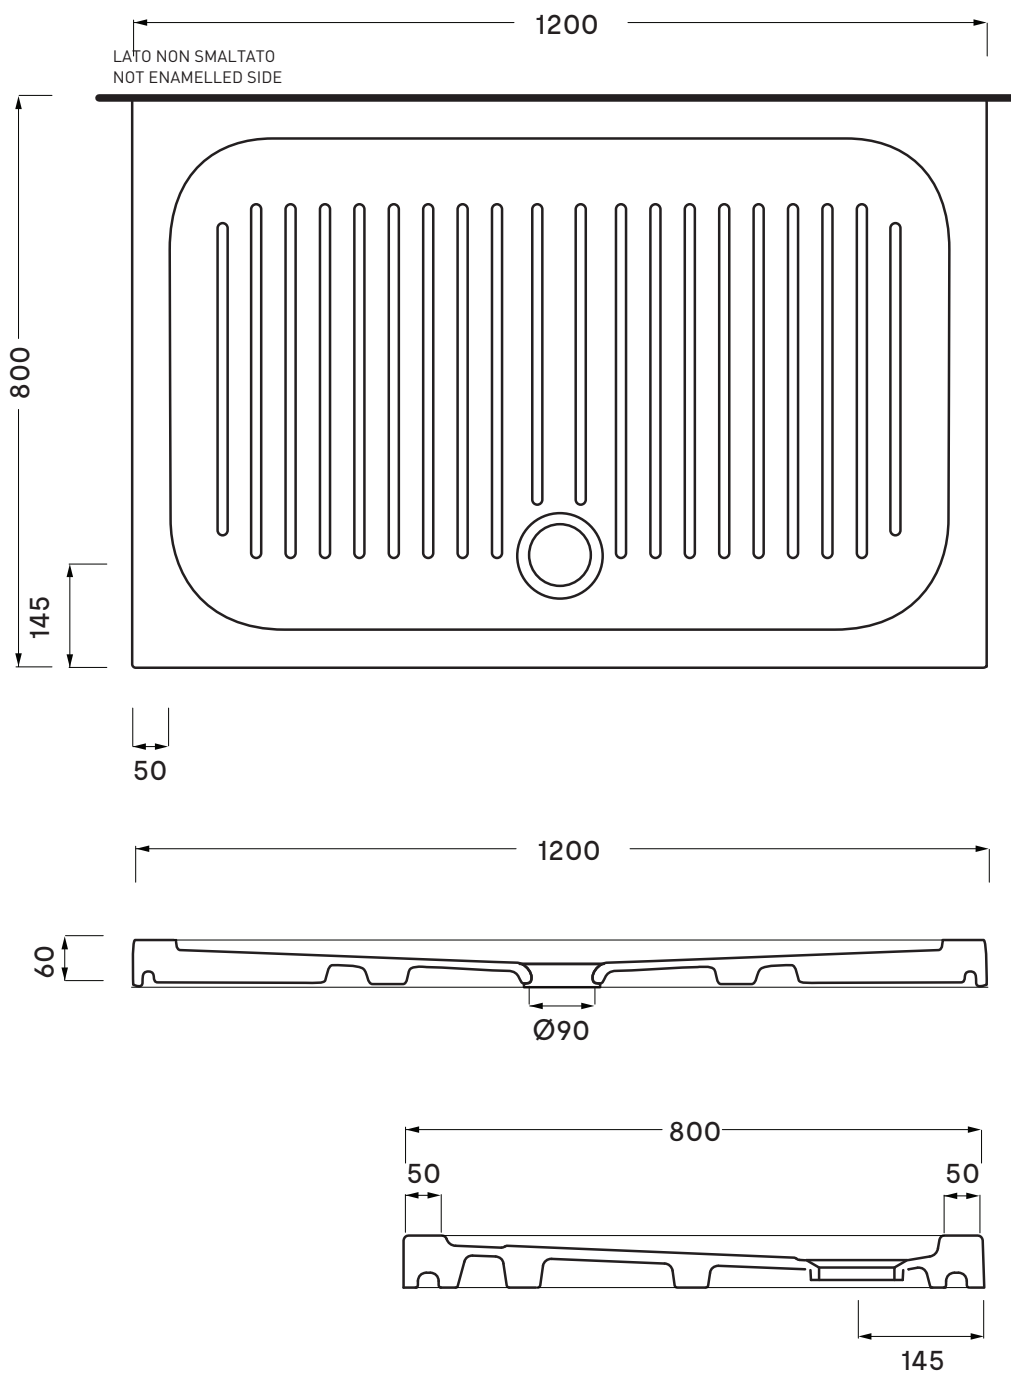

ATTENTION:
 The dimensional variations that fall within a value of +/- 2% are to be considered in the tolerances of the ceramic product.

PDSM9090

Collezione Smart - h6

Piatto doccia 90 x 90

Square shower tray 90 x 90
 Plato de ducha cuadro 90 x 90
 Receveur de douche carré 90 x 90
 Duschwanne 90 x 90

ATTENTION:
 The dimensional variations that fall within a value of +/- 2% are to be considered in the tolerances of the ceramic product.

PDSM70120

Collezione Smart - h6

Piatto doccia 70 x 120

Square shower tray 70 x 120
 Plato de ducha cuadro 70 x 120
 Receveur de douche carré 70 x 120
 Duschwanne 70 x 120

Kg. 38,00

PDSM75100

Collezione Smart - h6

Piatto doccia 75 x 100

Square shower tray 75 x 100
Plato de ducha cuadro 75 x 100
Receveur de douche carré 75 x 100
Duschwanne 75 x 100

Kg. 33,00

PDSM80100

Collezione Smart - h6

Piatto doccia 80 x 100

Square shower tray 80 x 100
 Plato de ducha cuadro 80 x 100
 Receveur de douche carré 80 x 100
 Duschwanne 80 x 100

Kg. 34,00

PDSM80120

Collezione Smart - h6

PDSM80140

Collezione Smart - h6